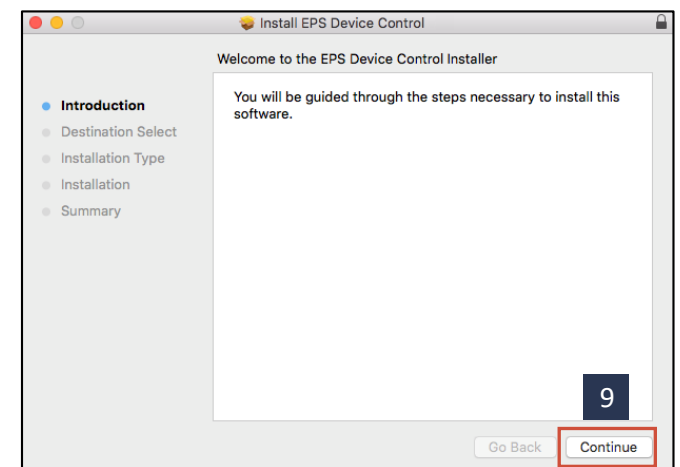

## INSTALLING DEVICE CONTROL

If you are accessing the application for the first time, you will need to install Device Control, a feature used to manage your scanner, before you can begin making deposits. During updates these steps will be the same. Your scanner can be connected at any point during the installation.

7. Select **Keep**.

8. Select **DeviceControllerInstaller....pkg** in the bottom left hand corner to begin the install.

9. Select **Continue**.

6.i

8

9