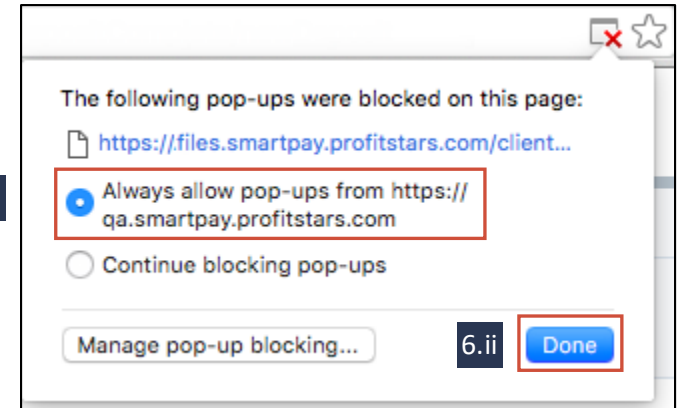

6. Note: In the address bar, depending on your pop-up settings you may see a Pop-up Blocked message. Select the red X.

- 6.i. Select Always allow pop-ups and then
- 6.ii. Select Done.

7. Select **Keep**.

8. Select **DeviceControllerInstaller....pkg** in the bottom left hand corner to begin the install.

9. Select **Continue**.

6.i

8

9