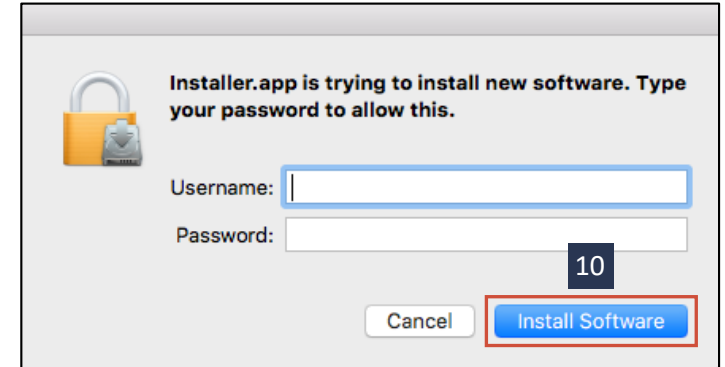

5. Select **Create New Deposit**.

6. Note: In the address bar, depending on your pop-up settings you may see a Pop-up Blocked message. Select the red X.

- 6.i. Select Always allow pop-ups and then
- 6.ii. Select Done.

7. Select **Keep**.

8. Select **DeviceControllerInstaller....pkg** in the bottom left hand corner to begin the install.

9. Select **Continue**.

6.i

8

9

## 10. Select **Install Software**.

Note: If the message below appears, enter the admin username and password for your PC and then Select Install Software.